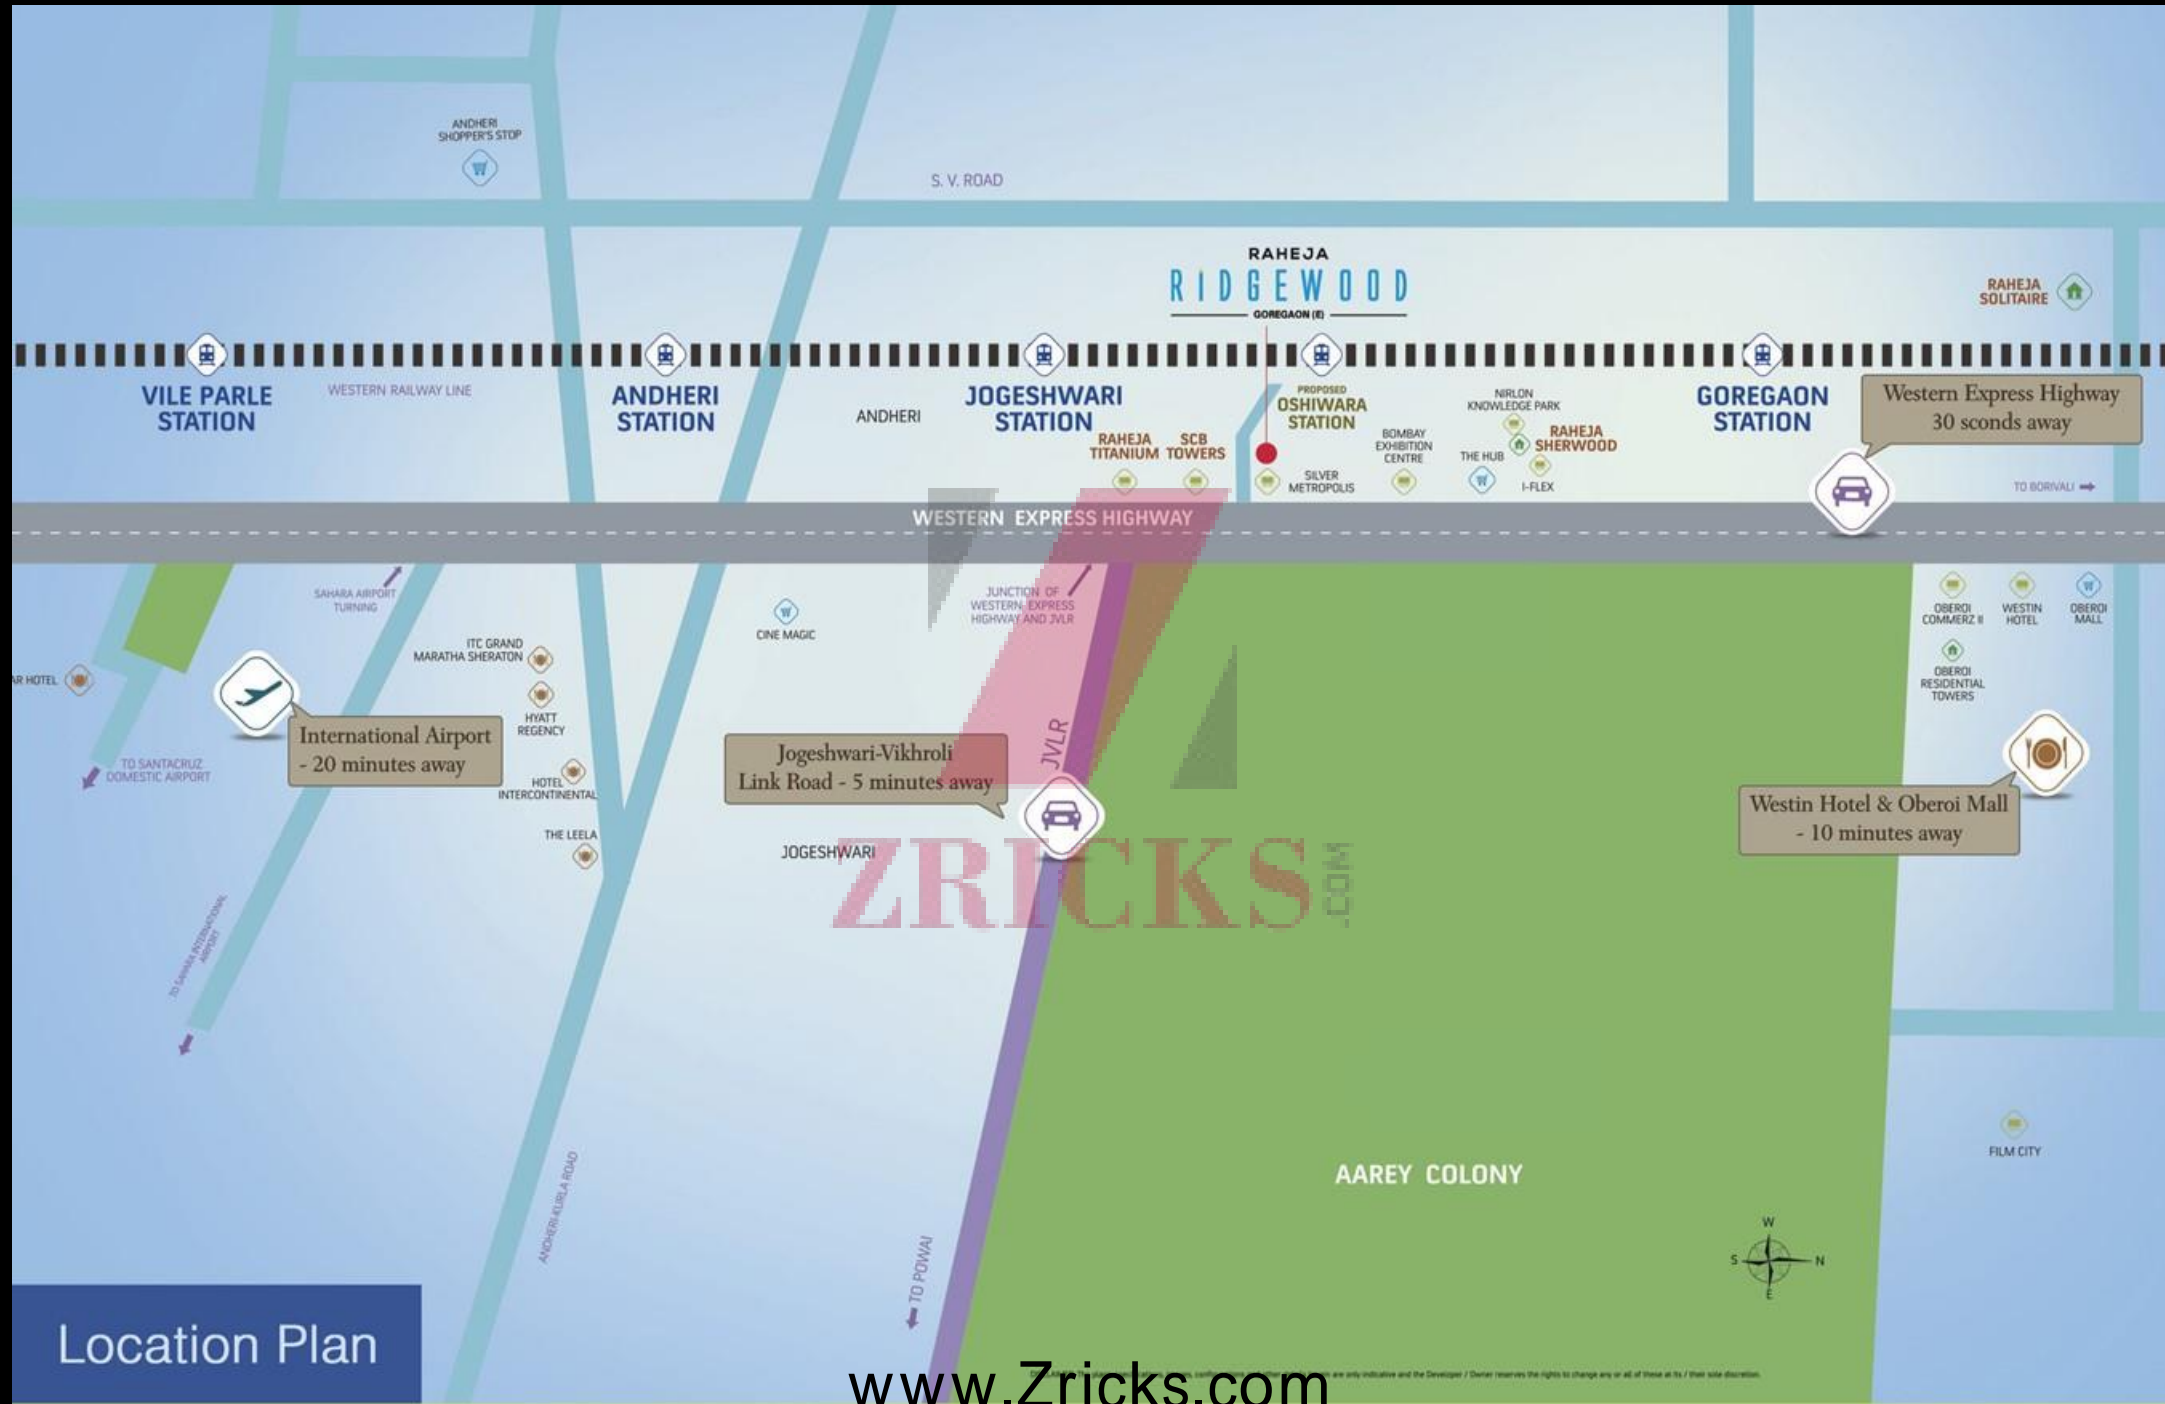

Raheja Ridgewood

by Raheja Universal at
Goregaon-East

ZRICKS.COM

www.Zricks.com

Your Highway to Life....

Welcome to

www.Zricks.com

Raheja Ridgewood- A Quick Snapshot

Location Plan

ZRICKS.COM

RAHEJA RIDGEWOOD

VILE PARLE STATION

ANDHERI STATION

JOGESHWARI STATION

PROPOSED OSHIWARA STATION

GOREGAON STATION

International Airport - 20 minutes away

Jogeshwari-Vikhroli Link Road - 5 minutes away

Westin Hotel & Oberoi Mall - 10 minutes away

Western Express Highway 30 seconds away

AAREY COLONY

S. V. ROAD

ANDHERI SHOPPER'S STOP